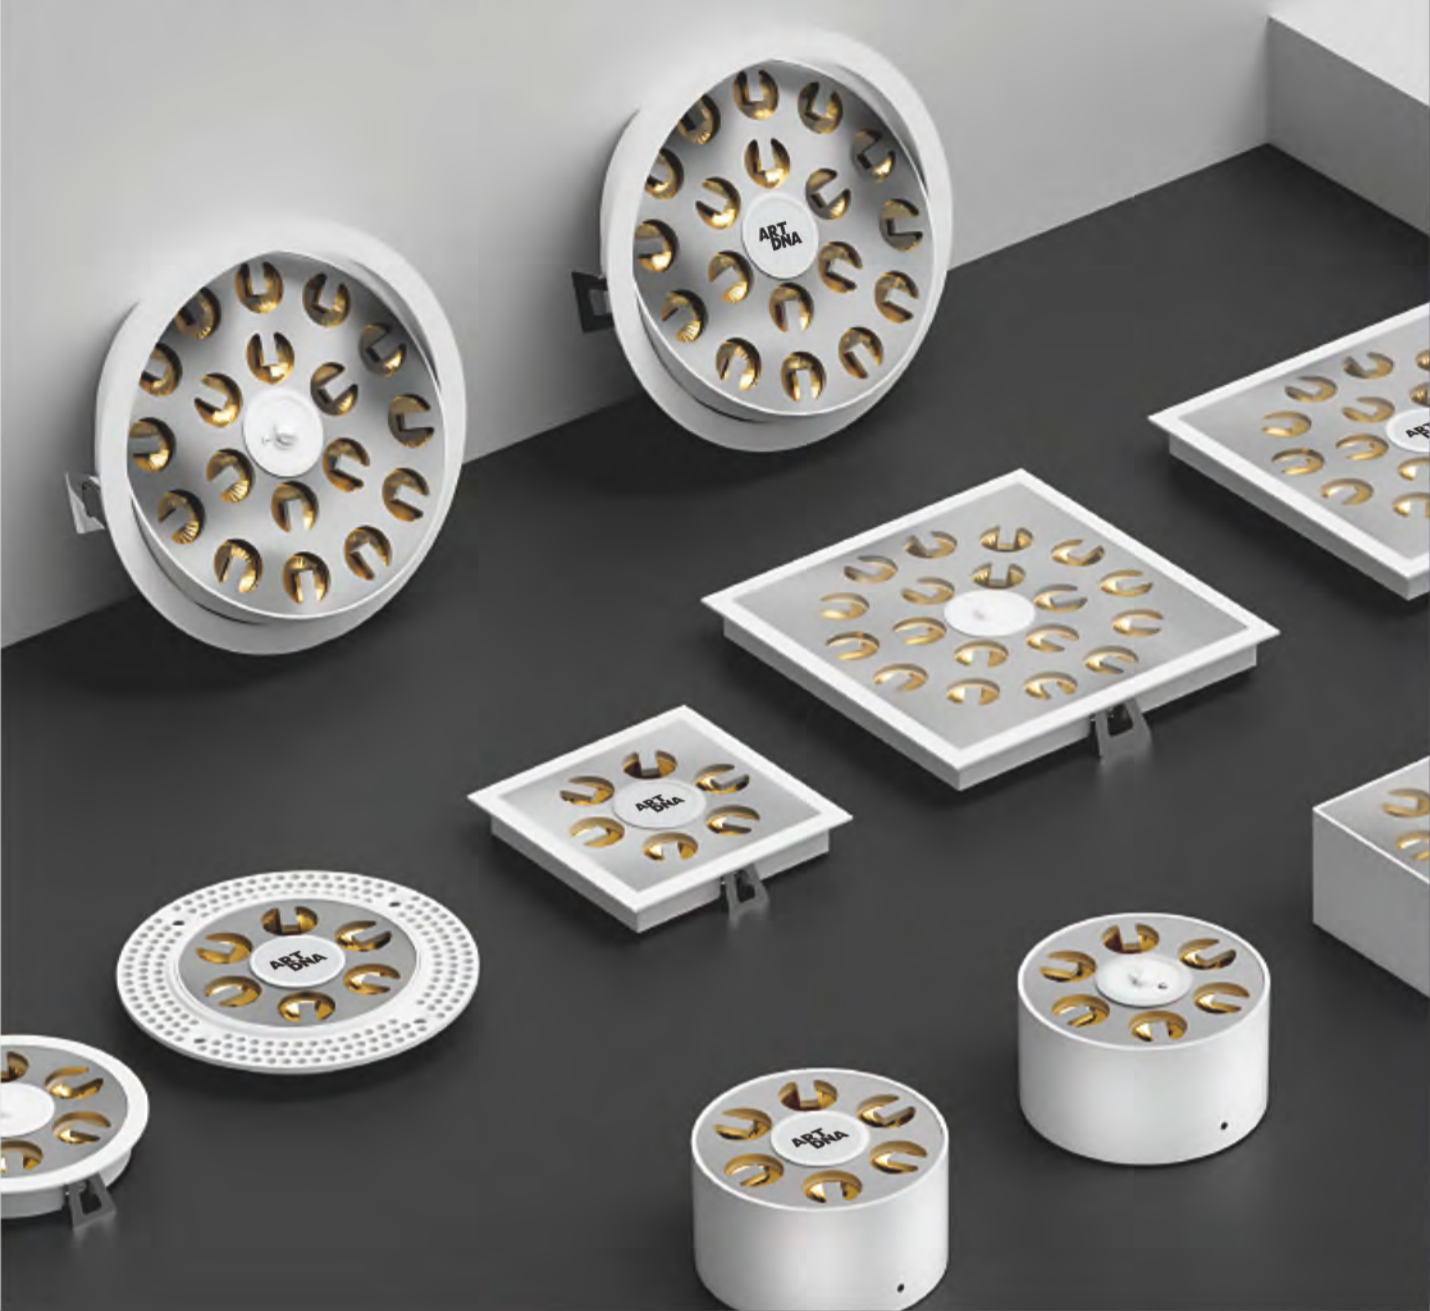

REFLECTED LIGHT ZERO GLARE

No Side Spot
Zero Glare Value
Low Light Temperature
High Optical Permeability

T6 Ultra Thin Series

Technological revolution
brings appearance breakthrough

Thickness is only 13mm
Decoration is more free

Free Turn
More Tricks

Smart Home
Interior Space Lighting

TG Grille Lights Series

MUSEUM QUALITY LIGHTING

LONGER RANGE AND
UNIFORM LIGHT

REFLECTED LIGHT

The light is evenly concentrated and long range, with extremely small accessory facula.

HIGH PENETRATION LIGHT
SHOW MORE DETAIL

More Choices
Various Styles

Oversized
Floor Lamp

TD Desk Lamp Series

TC Magnetic Light Series

T1COB REFLECTED LIGHT SPOTLIGHT

T3COB SERIES REFLECTIVE SPOTLIGHT

LAMP BODY STRUCTURE