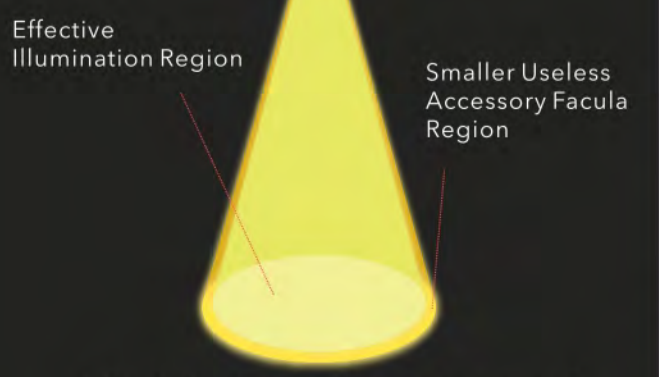

Free Turn
More Tricks

Smart Home
Interior Space Lighting

TG Grille Lights Series

MUSEUM QUALITY LIGHTING

LONGER RANGE AND
UNIFORM LIGHT

REFLECTED LIGHT

The light is evenly concentrated and long range, with extremely small accessory facula.