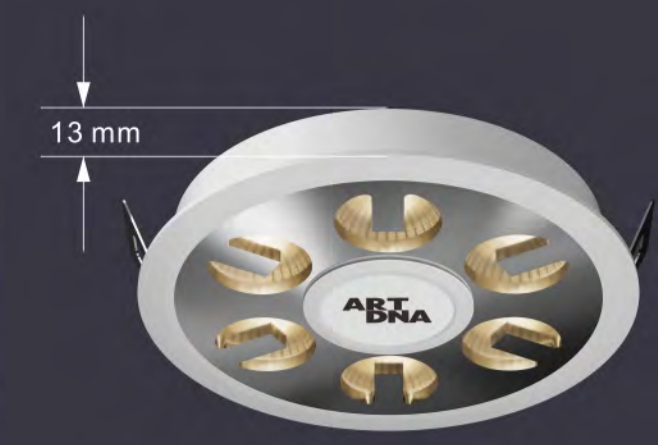

REFLECTED LIGHT ZERO GLARE

No Side Spot
Zero Glare Value
Low Light Temperature
High Optical Permeability

T6 Ultra Thin Series

Technological revolution
brings appearance breakthrough

Thickness is only 13mm
Decoration is more free

Free Turn
More Tricks

Smart Home
Interior Space Lighting

TG Grille Lights Series

MUSEUM QUALITY LIGHTING

LONGER RANGE AND
UNIFORM LIGHT

REFLECTED LIGHT

The light is evenly concentrated and long range, with extremely small accessory facula.