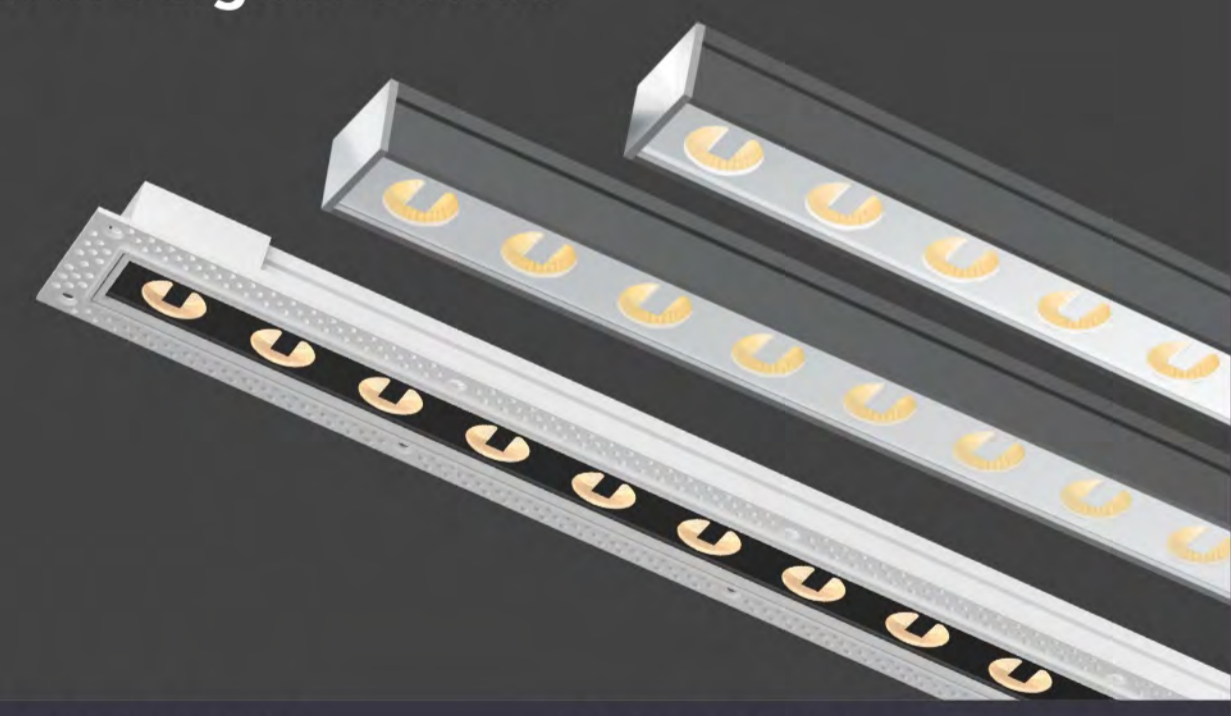

REFLECTED LIGHT ZERO GLARE

No Side Spot
Zero Glare Value
Low Light Temperature
High Optical Permeability

T6 Ultra Thin Series

Technological revolution
brings appearance breakthrough

Thickness is only 13mm
Decoration is more free

Free Turn
More Tricks

Smart Home
Interior Space Lighting

TG Grille Lights Series

MUSEUM QUALITY LIGHTING

LONGER RANGE AND
UNIFORM LIGHT

REFLECTED LIGHT

The light is evenly concentrated and long range, with extremely small accessory facula.

HIGH PENETRATION LIGHT
SHOW MORE DETAIL

More Choices
Various Styles

Oversized
Floor Lamp

TD Desk Lamp Series

TC Magnetic Light Series

T1COB REFLECTED LIGHT SPOTLIGHT

T3COB SERIES REFLECTIVE SPOTLIGHT

LAMP BODY STRUCTURE