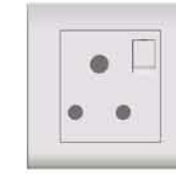

A30-C17-2
15A 3 Round Pin Socket with Switch

PACK: 100pcs 27