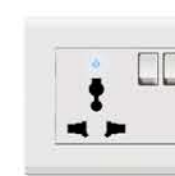

E3-C44
16A Twin Universal Switched Socket with Neon
PACK: 50pcs 108