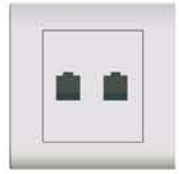

A30-2E02
Double Computer Socket (CAT.6)

PACK: 100pcs 45