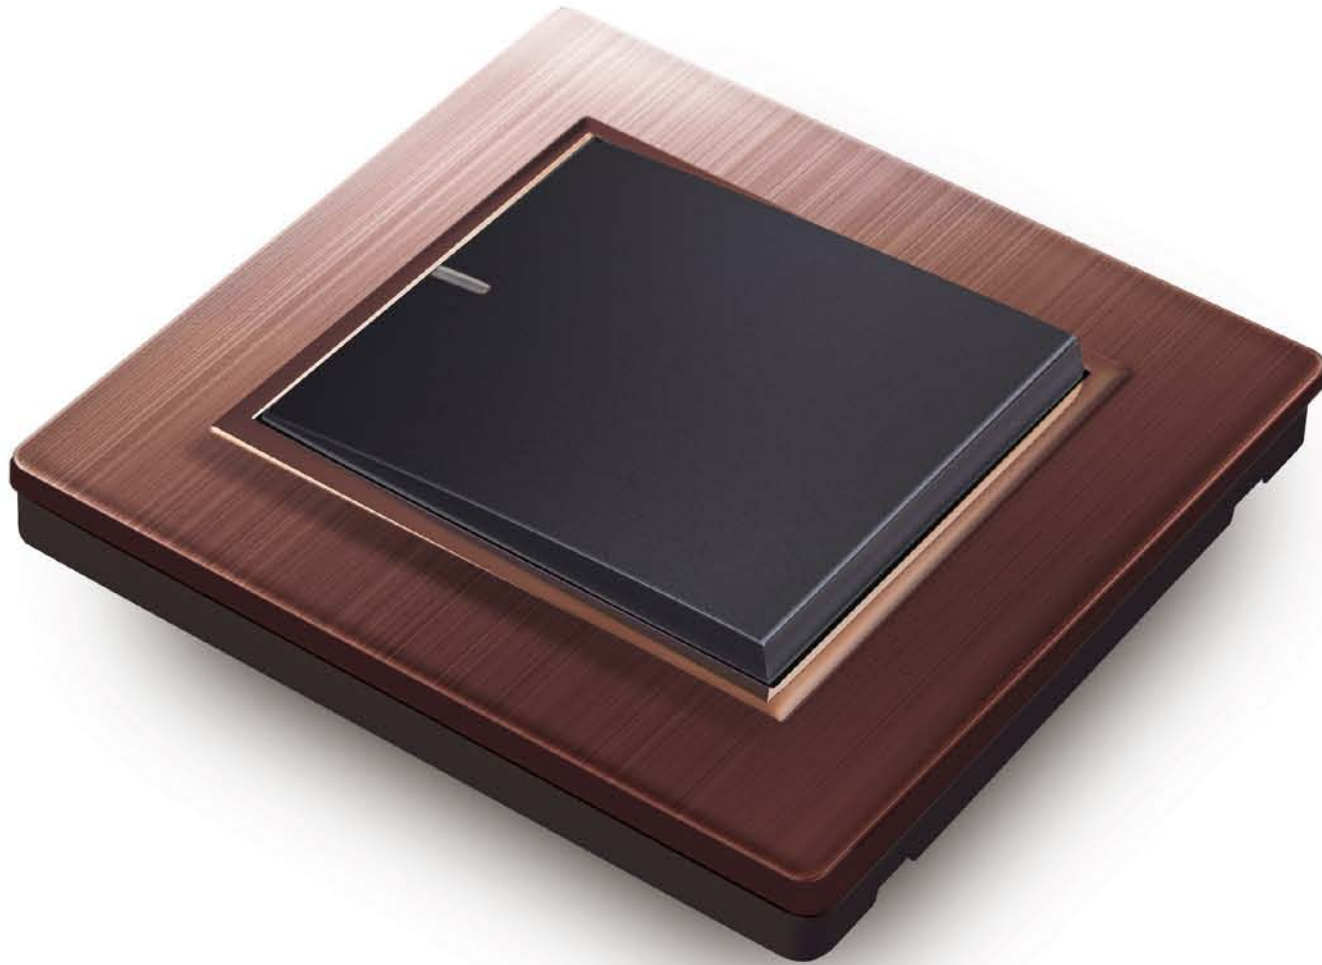

# A77 SERIES

- Modular products, freely assembled
- A variety of color modules, a variety of materials frame
- Purely flat switch with LED indicator and rocker switch optional