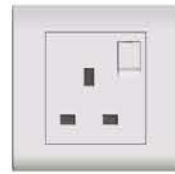

PACK: 100pcs 31

**A38-C45**  
16A Switched Universal Socket with Night Light

PACK: 80pcs 32

**A30-C11-2**  
13A BS Socket

PACK: 100pcs 13

**A30-C29-3**  
13A Single Switch Socket

PACK: 100pcs 14

**A30-C12-3**  
13A Single Switch Socket with Neon