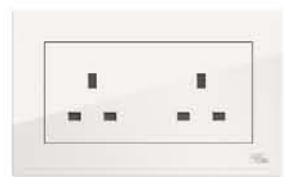

D3-C13
13A Twin BS Socket
PACK: 70pcs 84