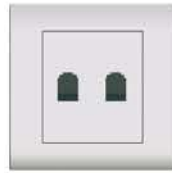

A30-2E01
Double Telephone Socket

PACK: 100pcs 44