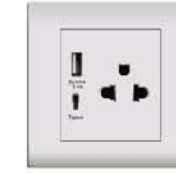

**A30-C28E24**  
16A Euro & American Socket with 2 Ports USB Charge

PACK: 80pcs 22

**A30-C28E32**  
16A Euro & American Socket with Type A+C USB Charge

PACK: 80pcs 23

**A30-C18-2**  
16A 2P + E German Socket