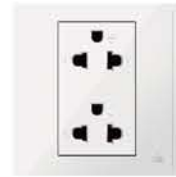

D3-C42
16A Twin Euro & American Socket
PACK: 100pcs 24