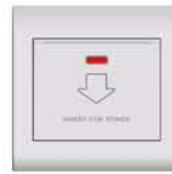

A30-K43
16A Low Frequency Key Card Switch

PACK: 80pcs 76