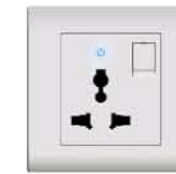

PACK: 100pcs 12

**A30-C06**  
16A 2 Pin & 3 Pin Universal Socket

PACK: 100pcs 29

**A30-C36**  
16A 3 Pin Universal Socket with Switch

PACK: 100pcs 30

**A30-C37**  
16A 3 Pin Universal Switched Socket with LED Indicator