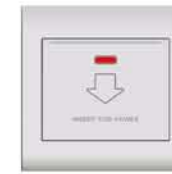

A30-K15
16A Key card Switch

PACK: 80pcs 75