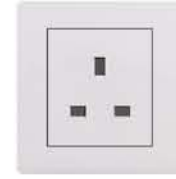

PACK: 80pcs 9

**A38-K30**  
20A Double Pole Switch  
with Neon

PACK: 80pcs 10

**A38-K50-2**  
45A Double Pole Switch with  
LED Indicator

PACK: 80pcs 11

**A38-C11-2**  
13A BS Socket

PACK: 80pcs 12

**A38-C29-3**  
13A Single Switch Socket