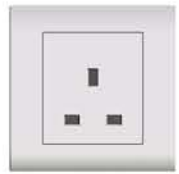

A30-C11-2
13A BS Socket

PACK: 100pcs 13