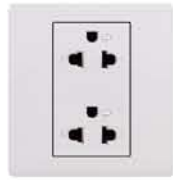

PACK: 80pcs 19

**A38-C28K**  
16A Switched Euro & American  
Socket

PACK: 80pcs 20

**A38-C28E24**  
16A Euro & American Socket  
with 2 Ports USB Charge  
PACK: 60pcs 21

**A38-C28E32**  
16A Euro & American Socket  
with Type A+C USB Charge  
PACK: 60pcs 22