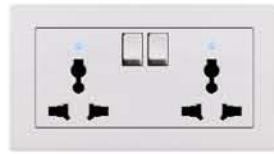

A38-C44
16A Twin Universal Switched Socket
with Neon
PACK: 60pcs 94