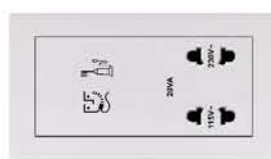

A38-C08
Shaver Socket
PACK: 10pcs 80