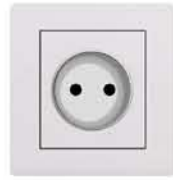

A38-C23-2
16A 2P European Socket
PACK: 80pcs 26