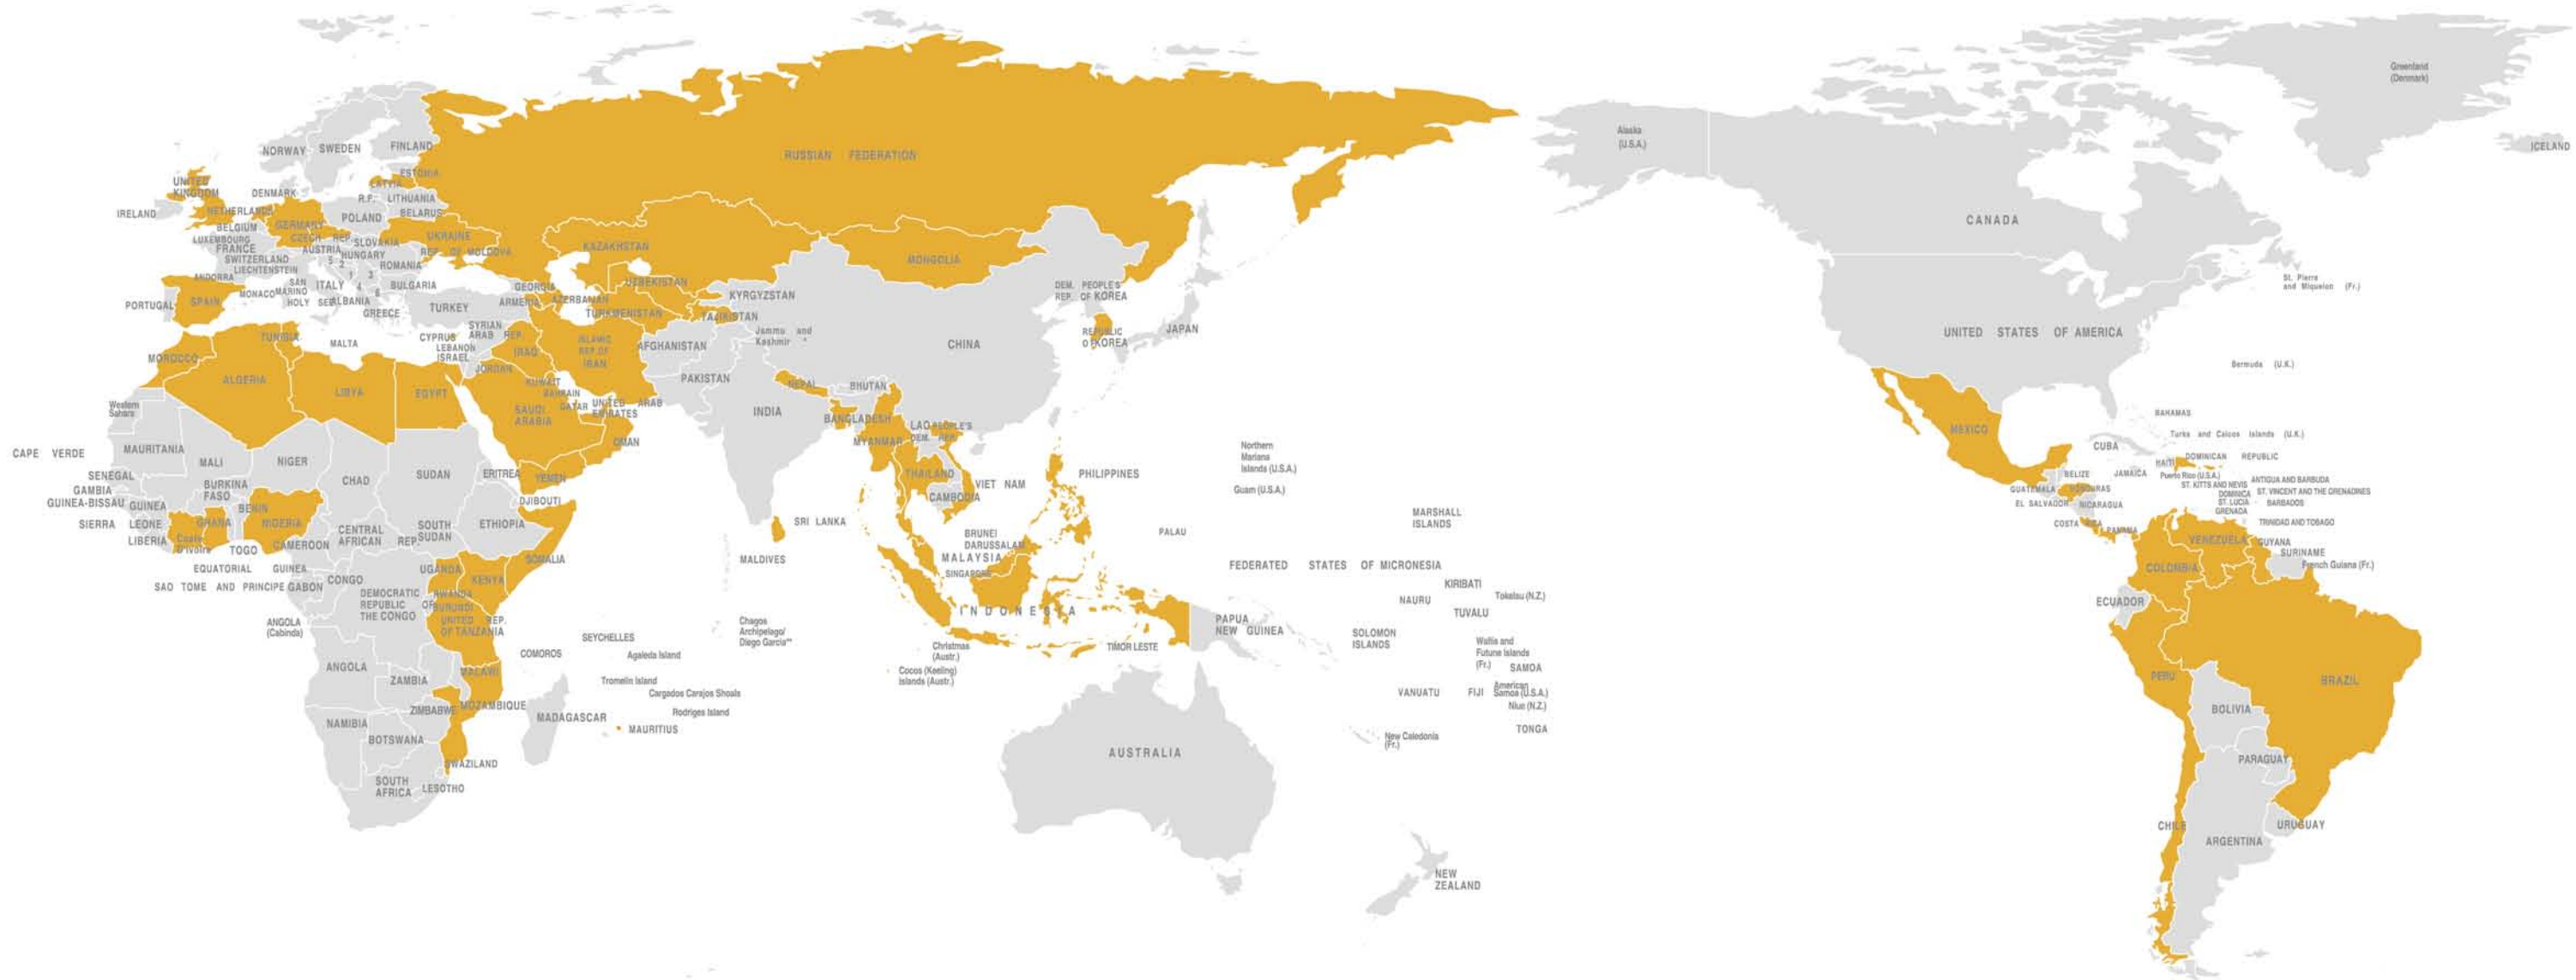

# Market Internationalization

• ARTDNA Showroom Malaysia

• ARTDNA Showroom Thailand

• ARTDNA Showroom Vietnam

• ARTDNA Showroom Iraq

• Select 2022 Bangkok

• Canton Fair Guangzhou

• Lighting Fair Hongkong

• MEE Dubai

• Hilton Garden Inn Thailand

• Moty Hotel Malaysia

• Pistachio Hotel Vietnam

• MBR City U.A.E