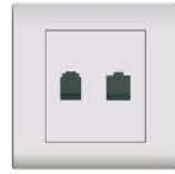

A30-E0102
Telephone & Computer Socket (CAT.6)

PACK: 100pcs 46