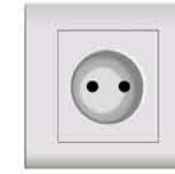

A30-C23-2
16A 2P European Socket

PACK: 100pcs 26