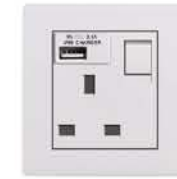

PACK: 80pcs 16

**A38-C29E16**  
13A BS Switched Socket with  
2.1A USB Charger

PACK: 60pcs 17

**A38-C31E16**  
13A Double Pole BS Switched  
Socket with 2.1A USB Charger

PACK: 60pcs 18

**A38-JAC28**  
16A 1 Gang Euro-American  
Socket with Switch