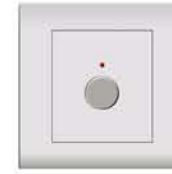

A30-K26
65-100W Touch Switch with Time Delay

PACK: 100pcs 66