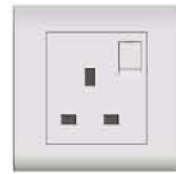

A30-C31-2
13A BS Socket with DP Switch

PACK: 100pcs 16