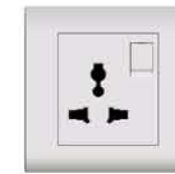

A30-C36
16A 3 Pin Universal Socket with Switch

PACK: 100pcs 30