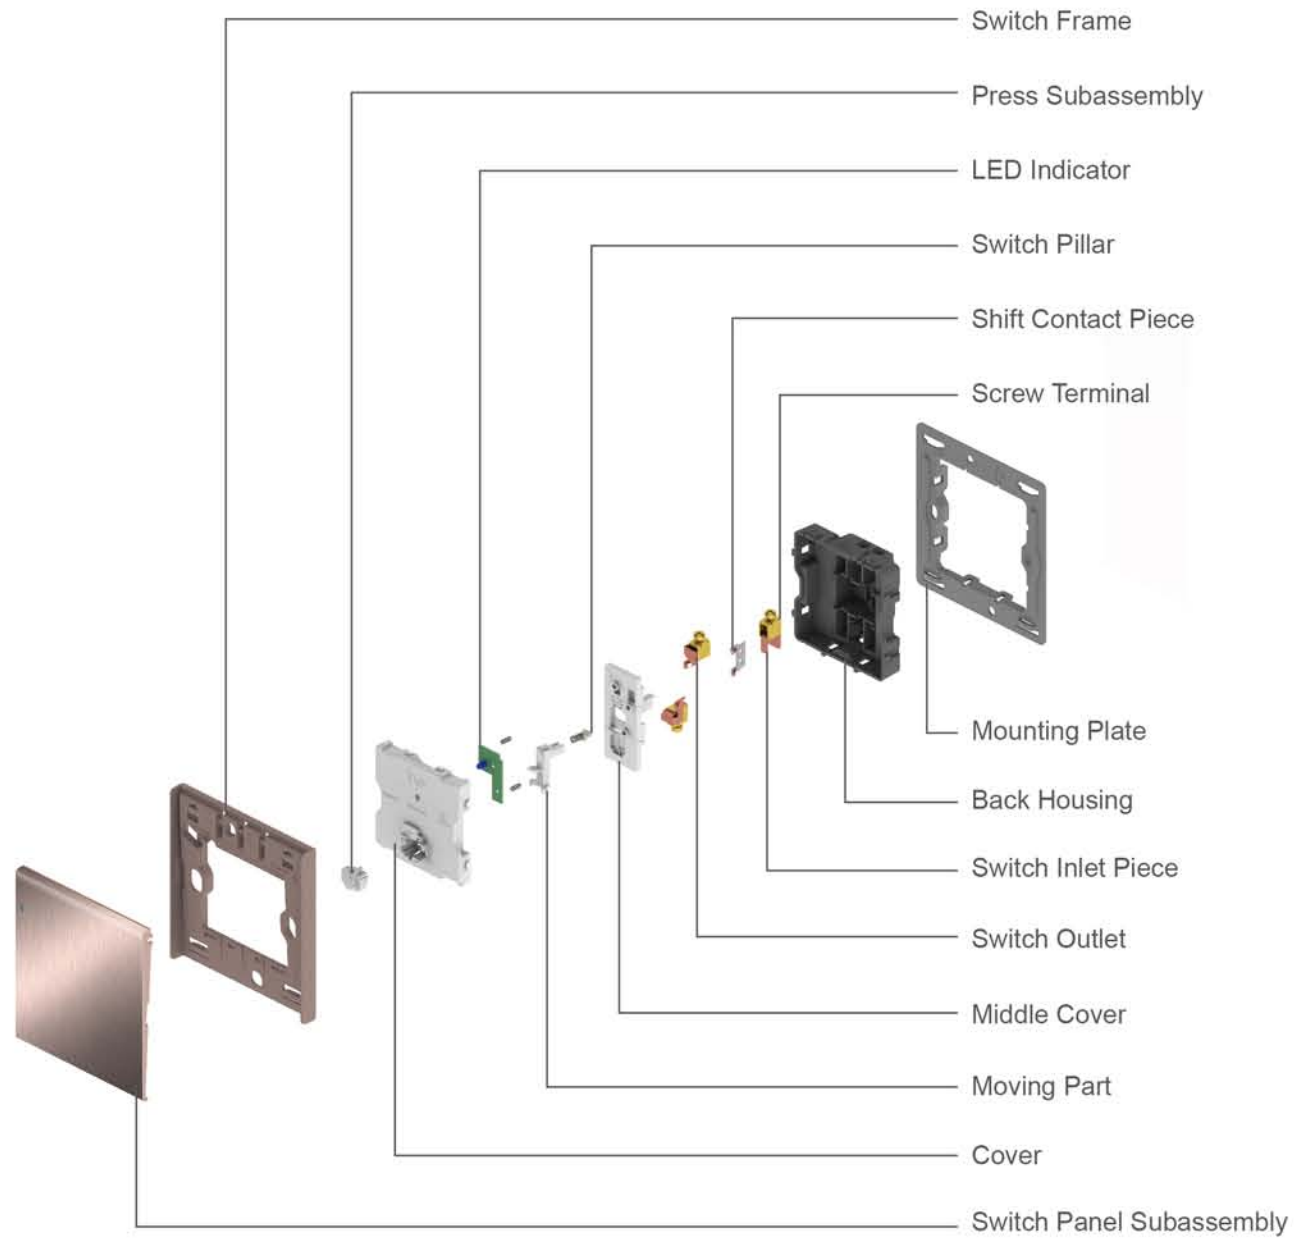

# Products Structure

Switch

Socket

# V23 SERIES

- Frameless Large Panel Design
- High Current Load Design For Larger LED Loading
- Large Size Sliding Terminal For Easier Wiring
- Multiple materials optional
- Switch with LED Indicator

**V23-K01A V23-K01B**  
10AX 1 Gang Switch