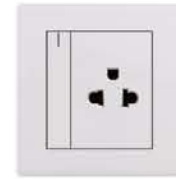

A38-C28K
16A Switched Euro & American
Socket

PACK: 80pcs 20