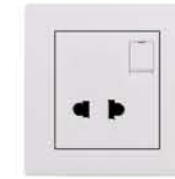

PACK: 80pcs 16

**A38-C29E16**  
13A BS Switched Socket with  
2.1A USB Charger

PACK: 60pcs 17

**A38-C31E16**  
13A Double Pole BS Switched  
Socket with 2.1A USB Charger

PACK: 60pcs 18

**A38-JAC28**  
16A 1 Gang Euro-American  
Socket with Switch