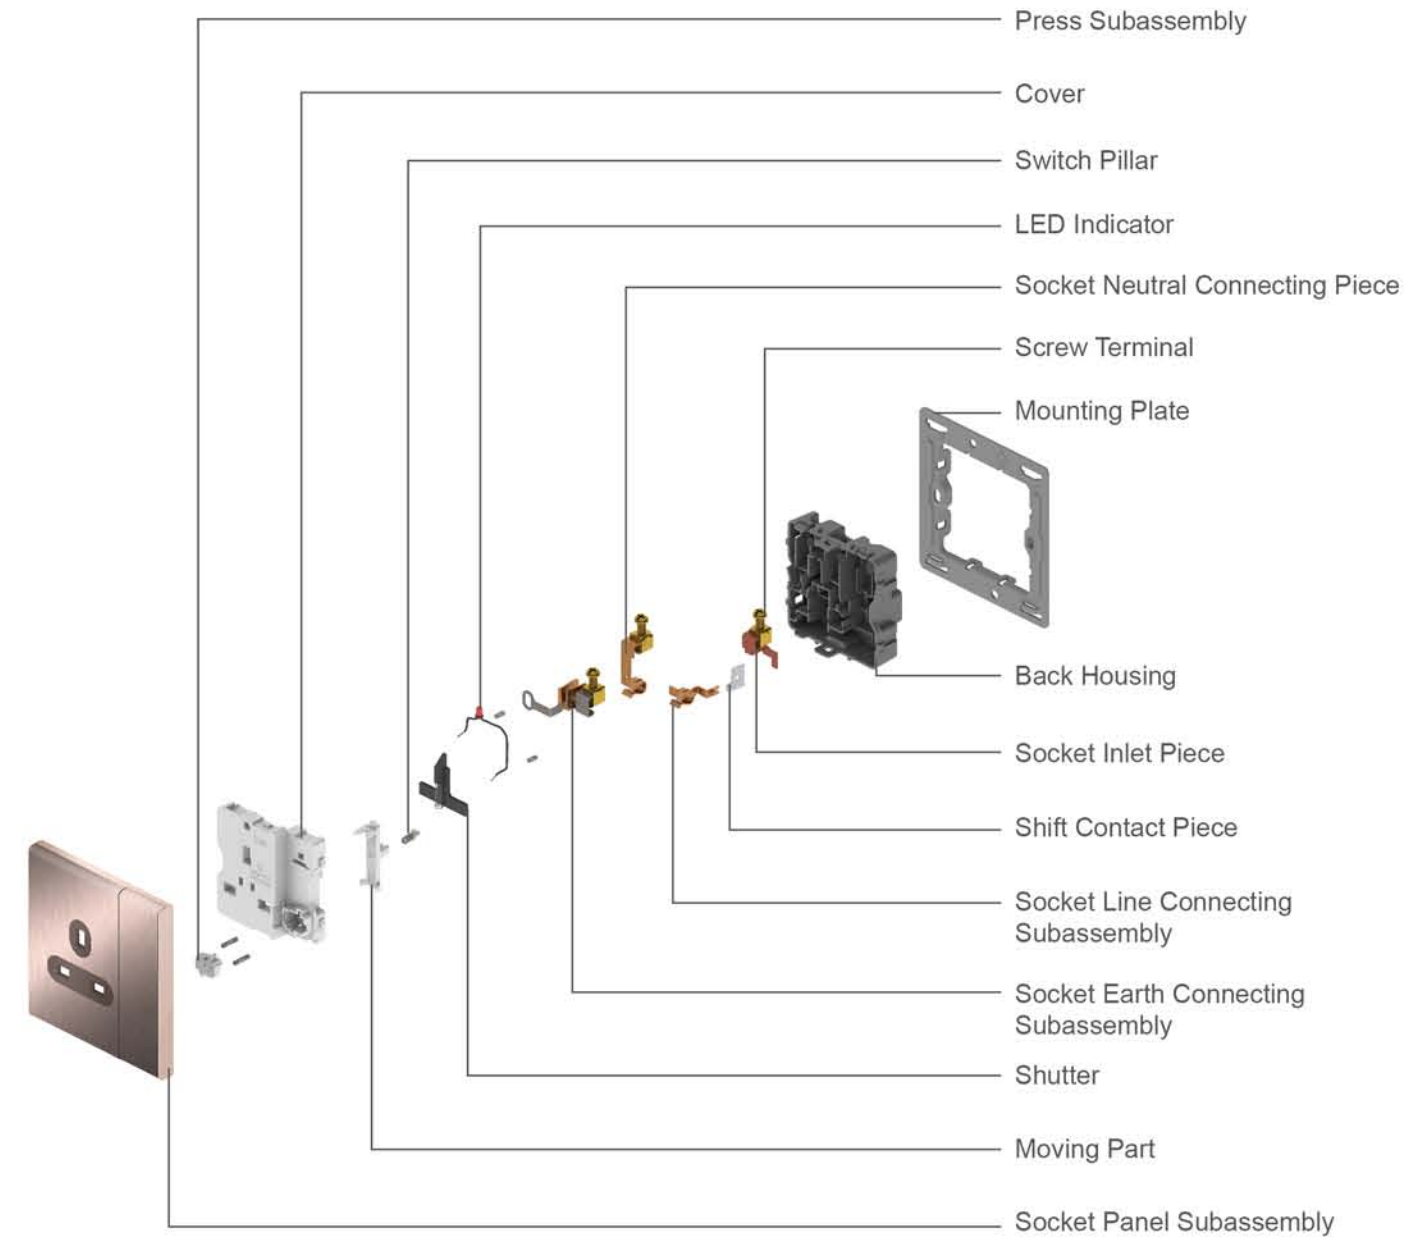

# Products Structure

Switch

Socket

# V23 SERIES

- Frameless Large Panel Design
- High Current Load Design For Larger LED Loading
- Large Size Sliding Terminal For Easier Wiring
- Multiple materials optional
- Switch with LED Indicator

**V23-K01A V23-K01B**  
10AX 1 Gang Switch