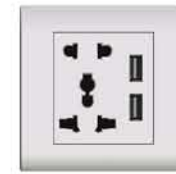

A30-C06E29
2 Pin & 3 Pin Universal Socket with 2.1A Double USB Charger

PACK: 80pcs 33