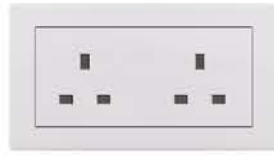

PACK: 100pcs 80

**Accessories**

**A30-C34**  
10VA 115V- / 10A 230V-  
Shaver Socket  
PACK:16 pcs 81

**A38-C08**  
Shaver Socket  
PACK: 10pcs 82

**A38-C13**  
13A Twin BS Socket  
PACK: 70pcs 83

**A38-C30**  
13A Twin Switched Socket  
PACK: 70pcs 84