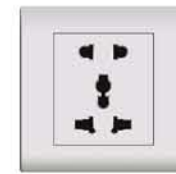

A30-C06
16A 2 Pin & 3 Pin Universal Socket

PACK: 100pcs 29