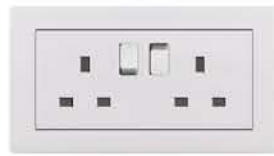

**A38-C39**  
13A DP Twin Switched Socket  
PACK: 70pcs 86

**A38-C40**  
13A DP Twin Socket with switch  
& LED Indicator  
PACK: 70pcs 87

**A38-C30E24**  
13A Twin Switched Socket with  
2 Ports USB Charger  
PACK: 40pcs 88