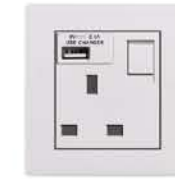

PACK: 80pcs 16

**A38-C29E16**  
13A BS Switched Socket with  
2.1A USB Charger

PACK: 60pcs 17

**A38-C31E16**  
13A Double Pole BS Switched  
Socket with 2.1A USB Charger

PACK: 60pcs 18

**A38-JAC28**  
16A 1 Gang Euro-American  
Socket with Switch