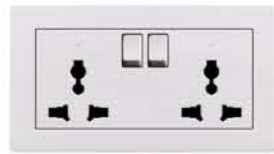

**A38-C14E24**  
13A Twin Switched Socket with  
2 Ports USB Charger & Neon  
PACK: 40pcs 89

**A38-C39E24**  
13A Twin DP Switched Socket  
with 2 Ports USB Charger  
PACK: 40pcs 90

**A38-C40E24**  
13A Twin DP Switched Socket  
with 2 Ports USB Charger & Neon  
PACK: 40pcs 91