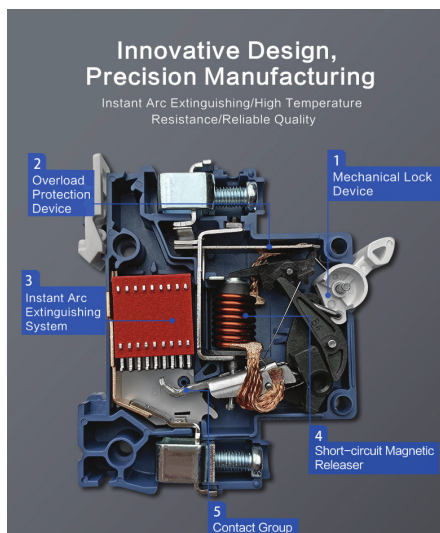

Innovative Design, Precision Manufacturing

Instant Arc Extinguishing/High Temperature Resistance/Reliable Quality