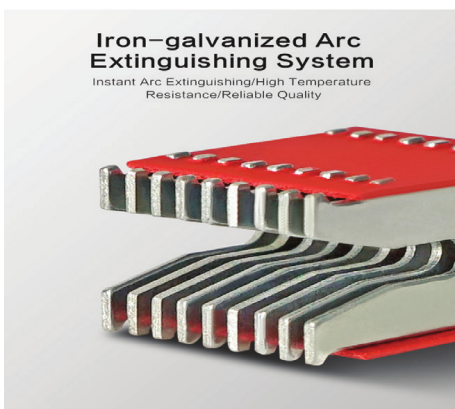

Moving Contact Made of Red Coppe with Silver Layer

Arc Extinguishing Method

Iron-galvanized Arc Extinguishing System
Instant Arc Extinguishing/High Temperature Resistance/Reliable Quality