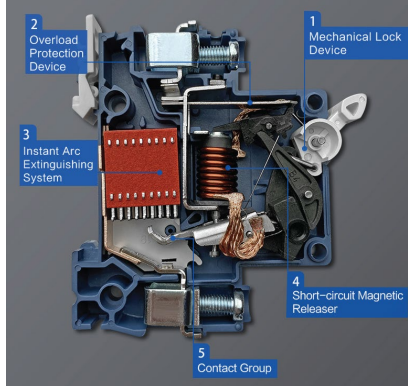

Innovative Design, Precision Manufacturing

Instant Arc Extinguishing/High Temperature Resistance/Reliable Quality