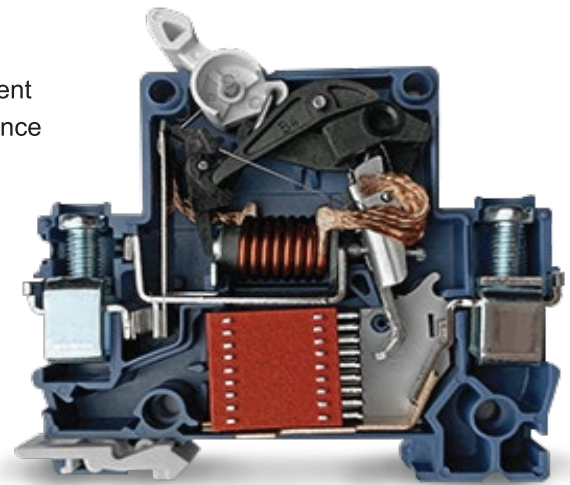

* Ghi chú: Hạt A83 có thể ghép với mặt C8, C9, C16, A82, A88, A83, A89.

CIRCUIT BREAKER

Magnetic ARC Method

- * High Copper Content
- * High-wear Resistance

Moving Contact Made of Red Copper with Silver Layer