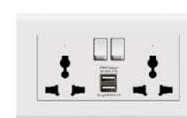

E3-C43E24
16A Twin Universal Switched Socket with 2 Ports USB Charger
PACK: 40pcs 107