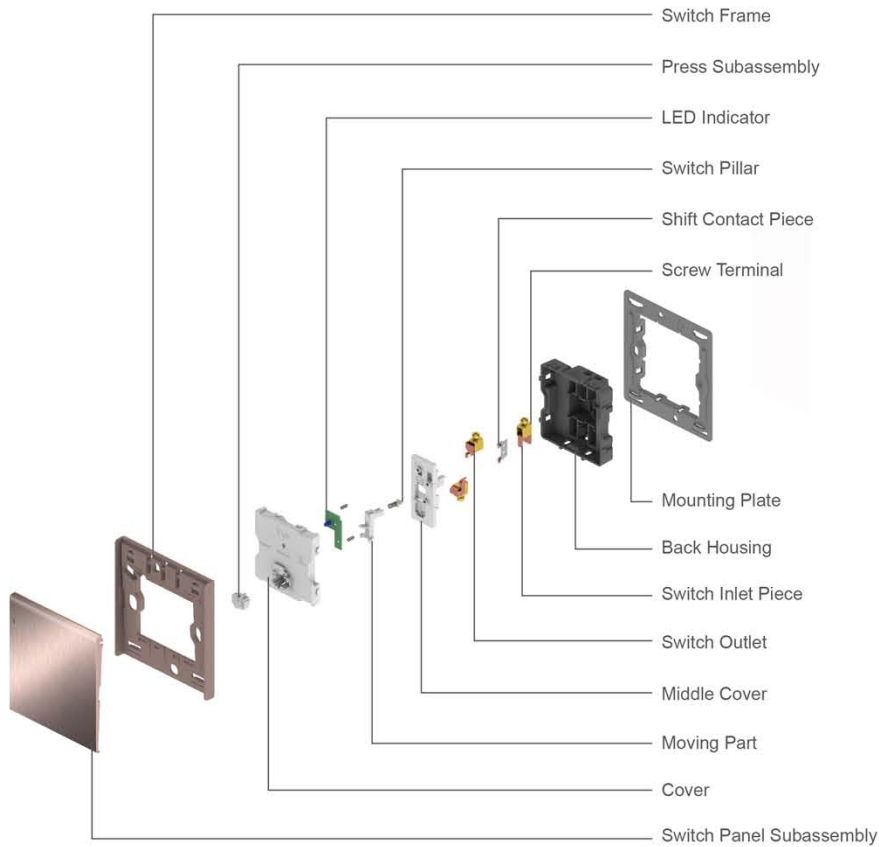

Switch

Socket

V23 SERIES

- Frameless Large Panel Design
- High Current Load Design For Larger LED Loading
- Large Size Sliding Terminal For Easier Wiring
- Multiple materials optional
- Switch with LED Indicator