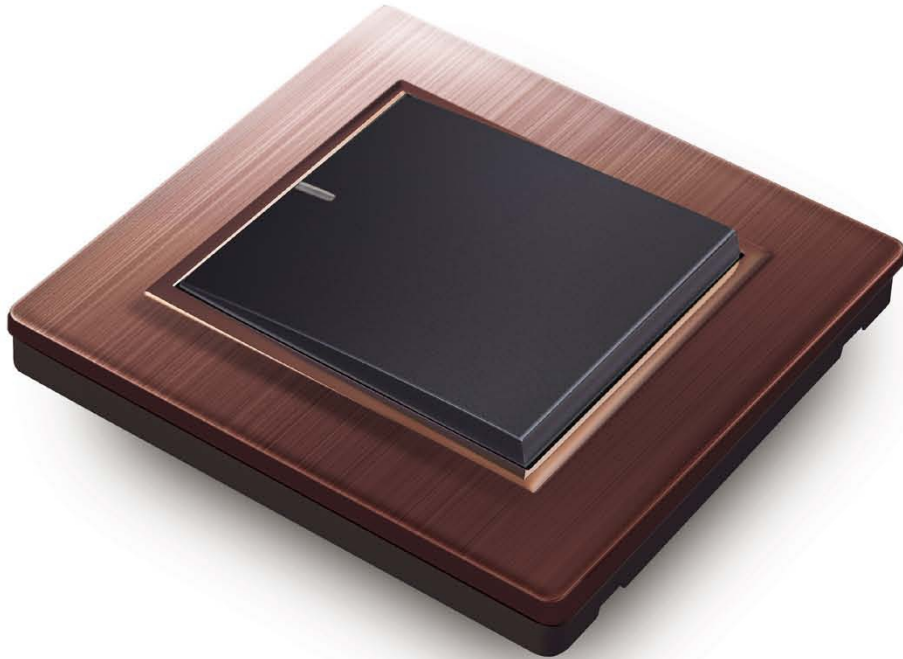

- Modular products, freely assembled
- A variety of color modules, a variety of materials frame
- Purely flat switch with LED indicator and rocker switch optional

Multicolor Frames-1

Thin Aluminum Series