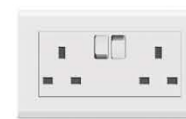

E-C14-2
13A Twin BS Socket with Switch & LED Indicator
PACK: 50pcs 99

E-C39
13A Twin BS Socket with DP Switch
PACK: 50pcs 100

E-C40
13A Twin BS Socket with DP Switch & LED Indicator
PACK: 50pcs 101

E3-C30E24
13A Twin Switched Socket with 2 Ports USB Charger
PACK: 40pcs 102