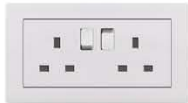

A30-C34
10VA 115V- / 10A 230V-
Shaver Socket
PACK: 16 pcs 81

A38-C08
Shaver Socket
PACK: 10 pcs 82

A38-C13
13A Twin BS Socket
PACK: 70 pcs 83

A38-C30
13A Twin Switched Socket
PACK: 70 pcs 84

A38-C14
13A Twin Socket with switch
& LED Indicator
PACK: 70 pcs 85