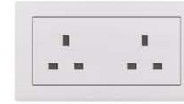

A38-C13
13A Twin BS Socket
PACK: 50pcs 81