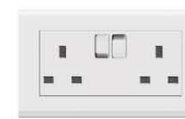

E3-K01BK11
300W Fan Dimmer With Two Way Rocker Switch
PACK: 60pcs 78

E-C34
3X3 Shaver Socket
PACK: 16pcs 95

E-C08
3X6 Shaver Socket
PACK: 10pcs 96

E-C13
13A Twin BS Socket
PACK: 50pcs 97

E-C30-2
13A Twin BS Socket with Switch
PACK: 50pcs 98