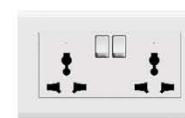

E3-C39E24
13A Twin DP Switched Socket with 2 Ports USB Charger
PACK: 40pcs 104

E3-C40E24
13A Twin DP Switched Socket with 2 Ports USB Charger & Neon
PACK: 40pcs 105

E3-C43
16A Twin Universal Switched Socket
PACK: 50pcs 106