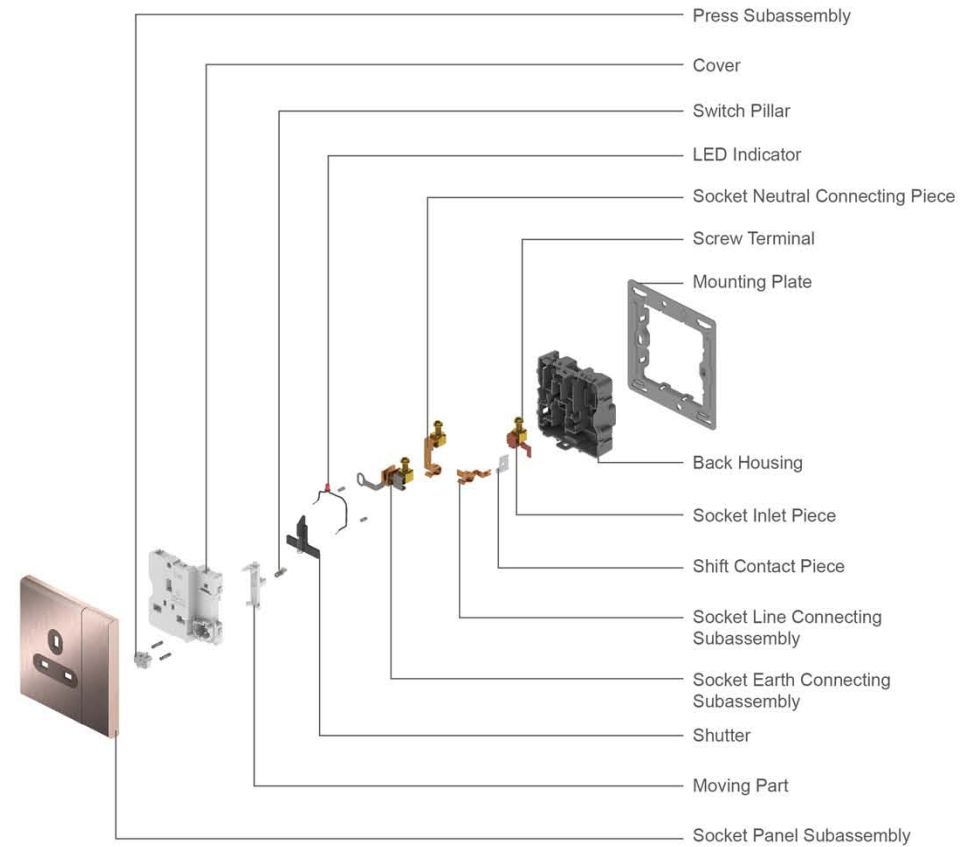

Switch

Socket

V23 SERIES

- Frameless Large Panel Design
- High Current Load Design For Larger LED Loading
- Large Size Sliding Terminal For Easier Wiring
- Multiple materials optional
- Switch with LED Indicator