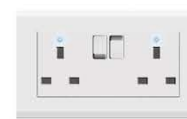

E-C14-2
13A Twin BS Socket with Switch & LED Indicator
PACK: 50pcs 99

E-C39
13A Twin BS Socket with DP Switch
PACK: 50pcs 100

E-C40
13A Twin BS Socket with DP Switch & LED Indicator
PACK: 50pcs 101

E3-C30E24
13A Twin Switched Socket with 2 Ports USB Charger
PACK: 40pcs 102